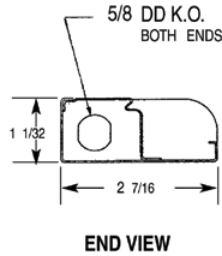

315 Under Cabinet

APPLICATIONS

Under Counter, Kitchens,
Task Areas, Offices, Display,
Bathroom

T-5	
SIZE	LENGTH
(1) 6W	9-9/32
(1) 8W	12-9/32
(1) 13W	21-9/32
(1) 14W	22-19/32
(2) 8W (T)	24-13/32
8W+13W (T)	33-13/32
(1) 21W	34-7/16
(2) 13W (T)	42-13/32
(1) 28W	46-7/32
(1) 35W	57-31/32

(T) Tandem

CONSTRUCTION

Die-formed, 20 gauge cold rolled steel. One piece folded construction. Diffuser snaps into housing for easy installation and re-lamping. Flattened knockouts are provided on ends for flexible conduit attachment.