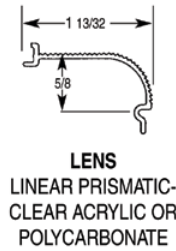

315 Under Cabinet

APPLICATIONS

Under Counter, Kitchens,
Task Areas, Offices, Display,
Bathroom

T-5	
SIZE	LENGTH
(1) 6W	9-9/32
(1) 8W	12-9/32
(1) 13W	21-9/32
(1) 14W	22-19/32
(2) 8W (T)	24-13/32
8W+13W (T)	33-13/32
(1) 21W	34-7/16
(2) 13W (T)	42-13/32
(1) 28W	46-7/32
(1) 35W	57-31/32

(T) Tandem

CONSTRUCTION

Die-formed, 20 gauge cold rolled steel. One piece folded construction. Diffuser snaps into housing for easy installation and re-lamping. Flattened knockouts are provided on ends for flexible conduit attachment.