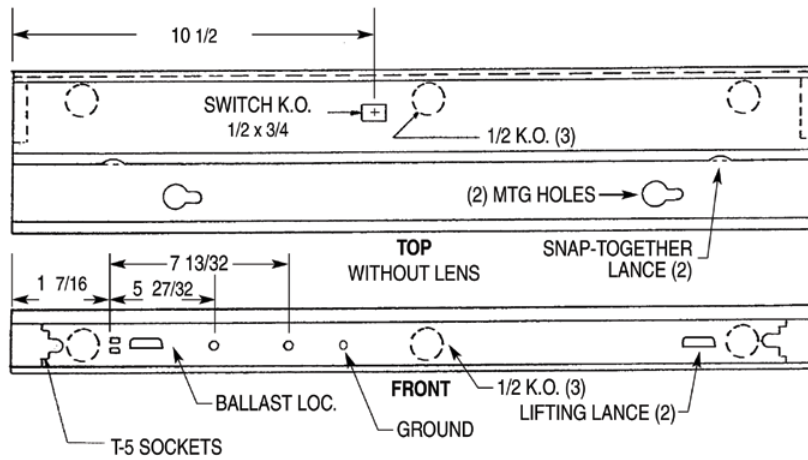

315 Under Cabinet

APPLICATIONS

Under Counter, Kitchens,
Task Areas, Offices, Display,
Bathroom

T-5	
SIZE	LENGTH
(1) 6W	9-9/32
(1) 8W	12-9/32
(1) 13W	21-9/32
(1) 14W	22-19/32
(2) 8W (T)	24-13/32
8W+13W (T)	33-13/32
(1) 21W	34-7/16
(2) 13W (T)	42-13/32
(1) 28W	46-7/32
(1) 35W	57-31/32

(T) Tandem

CONSTRUCTION

Die-formed, 20 gauge cold rolled steel. One piece folded construction. Diffuser snaps into housing for easy installation and re-lamping. Flattened knockouts are provided on ends for flexible conduit attachment.