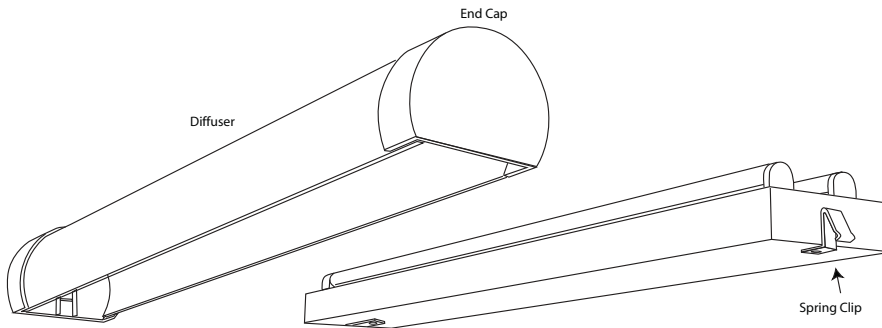

250 End Cap

Series	Length	A	B	C	D
ECN 2	25 1/2	4 3/4	4	24 1/8	
ECN 3	37 1/2	4 3/4	4	36 1/8	
ECN 4	49 1/2	4 3/4	4	48 1/8	

CONSTRUCTION

With sockets attached, ends can be folded down inside of body to protect sockets and provide for compact shipping and storage. When rotated 90 degrees into upright position, the ends snap in and lock. The economy pan, a basic all purpose fluorescent light fixture, has a wide range of applications. Die formed of 20 gauge cold rolled steel. The spring clips, when fastened to the strip fixture, creates a pressure fit mounting method, allowing the completed luminaire to be suitable for either vertical or horizontal wall mounts

MOUNTING

Fixtures are designed for surface mounting.

FINISH

Phosphate coated, highly reflective, baked, white enamel.

PLASTIC

The diffuser assembly consists of a solid white, clear fluted, or white fluted profile mated to a choice of end cap colors. In addition, the diffuser assemblies are ADA compliant. A wide range of colors are available from basic opaque white to a family of marble colors.

End Cap (Product Number eg.: 400-PV-214-T-277-R)