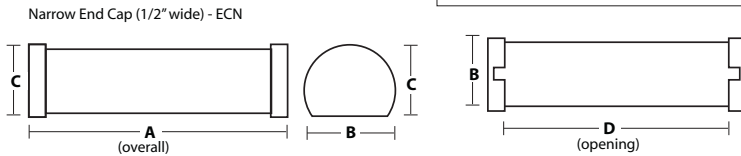

250 End Cap

Series	Length	A	B	C	D
ECN 2	25 1/2	4 3/4	4	24 1/8	
ECN 3	37 1/2	4 3/4	4	36 1/8	
ECN 4	49 1/2	4 3/4	4	48 1/8	

CONSTRUCTION

With sockets attached, ends can be folded down inside of body to protect sockets and provide for compact shipping and storage. When rotated 90 degrees into upright position, the ends snap in and lock. The economy pan, a basic all purpose fluorescent light fixture, has a wide range of applications. Die formed of 20 gauge cold rolled steel. The spring clips, when fastened to the strip fixture, creates a pressure fit mounting method, allowing the completed luminaire to be suitable for either vertical or horizontal wall mounts

MOUNTING

Fixtures are designed for surface mounting.

FINISH

Phosphate coated, highly reflective, baked, white enamel.

PLASTIC

The diffuser assembly consists of a solid white, clear fluted, or white fluted profile mated to a choice of end cap colors. In addition, the diffuser assemblies are ADA compliant. A wide range of colors are available from basic opaque white to a family of marble colors.