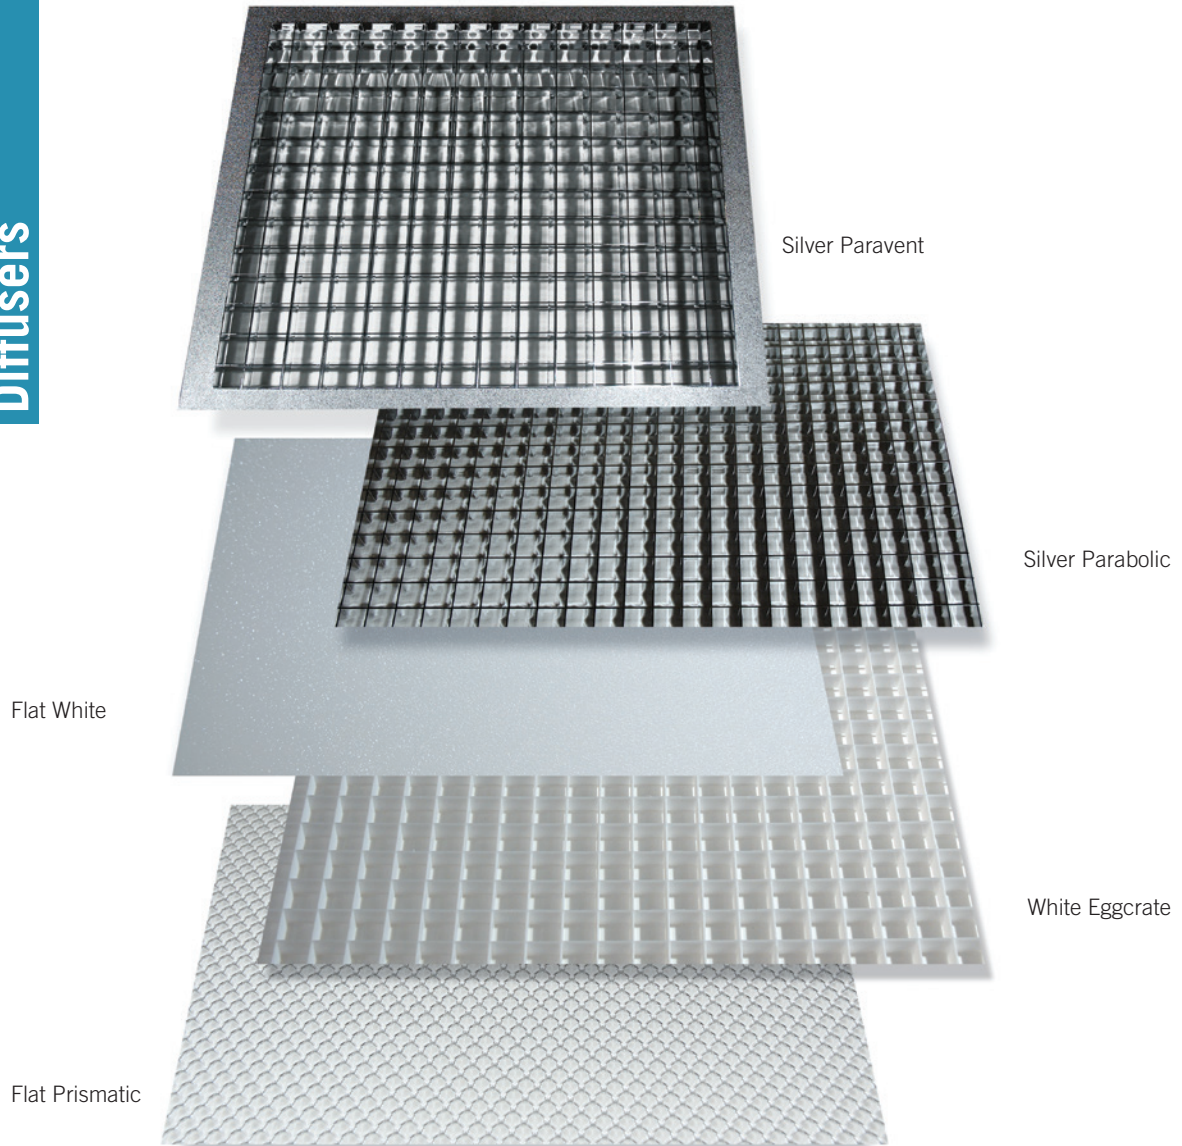

Diffusers

**DETAILS**

.090" thick white acrylic for softer light distribution.

Standard size 1x2', 1x4', 2x2', or 2x4'. Can be cut to any size.