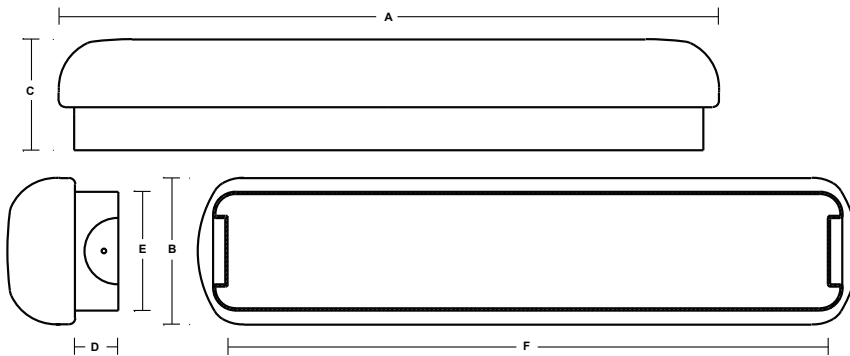

400 Puff Reverse

APPLICATIONS

Commercial, residential and hospitality installations.

DIMENSIONS

A	B	C	D	E	F
26.75"	6.00"	4.125"	1.50"	4.625"	24.0625"
38.75"	6.00"	4.125"	1.50"	4.625"	36.0625"
50.75"	6.00"	4.125"	1.50"	4.625"	48.0625"

Dimensions should be confirmed via review or a production sample. Above Drawing and Dimensions Chart is for referen

CONSTRUCTION

With sockets attached, ends can be folded down inside of body to protect sockets and provide for compact shipping and storage. When rotated 90° into upright position, the ends snap in and lock.

The economy pan, a basic all purpose fluorescent light fixture, has a wide range of applications.

Die-formed of 20 gauge cold rolled steel.

Ends pop into position and accept slide-on or screw-on sockets.