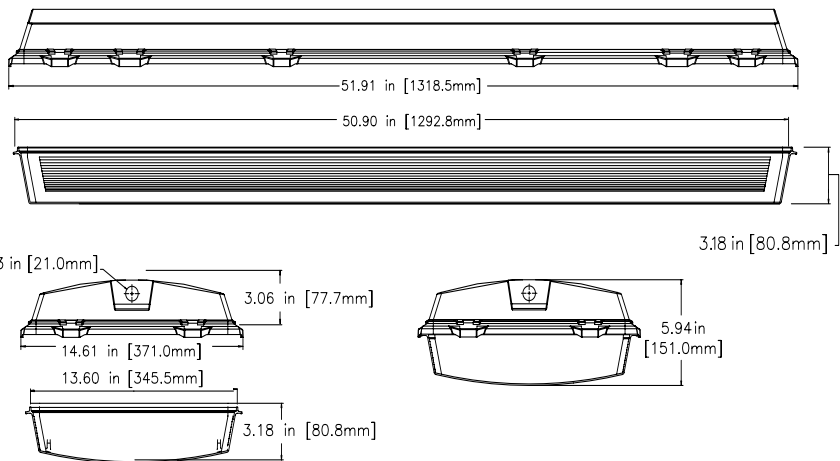

CONSTRUCTION

Wide profile designed around T8 and T5 lamps for long term energy savings. Poured-in-place gasket and stainless steel latches seal the enclosures from most hostile environments. Very tough diffusers resist breakage and reduce replacement and maintenance costs. Utilizes off-the-shelf 1/2" fittings. Tamper resistant stainless steel latches: standard.

MOUNTING

Economical Mounting Options can provide dramatic savings on the installation labor. Mounting options for V-Hook or cable systems. Knockouts are provided on the back and ends for all types of wiring.

OPTICS

Optional specular reflectors provide narrow beam distribution.

ELECTRICAL

Fixtures and components are all assembled by I.B.E.W. union workers, and are UL and NYC approved. UL evaluated for 25 & 40 degree C ambient temperatures. Tested and certified by NSF international. UL Wet Location, NEMA 4X, IP66, IP67, ROHS

OPTIONS

4 and 6 lamp configurations are available for both T5 and T8 to best meet your specific needs. Optional specular reflectors.

855	-	CI	-		-		-		-		=	Product Number
Series	Description	# of Lamps	Wattage	Size	Voltage	Options						
	Citadel	4	28-28wT5		120v	EM - Emergency Ballast						
		6	32-32wT8		UNV	HO - High Output**						
			54-54wT5			Dim - Dimmable Ballast						
						R - Specular Reflectors						
Citadel VP												
(Product Number eg.: 400-PV-214-T-277-R)