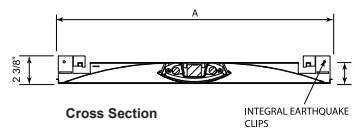

525 Center Basket TDLP

APPLICATIONS

Offices, Class Rooms,
Retail Stores, Hospitals

MODEL	NOMINAL LENGTH	A	B
1x4	48"	11 3/4"	47 3/4"
2x4	48"	23 3/4"	23 3/4"
2x2	24"	19 3/4"	59 3/4"

CONSTRUCTION

Die formed and spot welded, heavy-gauge, cold rolled, steel housing assembly. Precision formed, cold rolled steel reflector. Die-formed, perforated cold rolled steel shielding. Metal shielding flexes over mounting studs on housing for easy installation and relamping. Wiring access plate is provided on back of housing, for flexible conduit attachment.

MOUNTING

Specifically designed for T-Bar applications. Holes provided for chain mounting support to building structure.

FINISH

Powder painted matte white visible surfaces.

PLASTIC

Shields are perforated for direct illumination and contain a translucent opal white acrylic overlay diffuser.