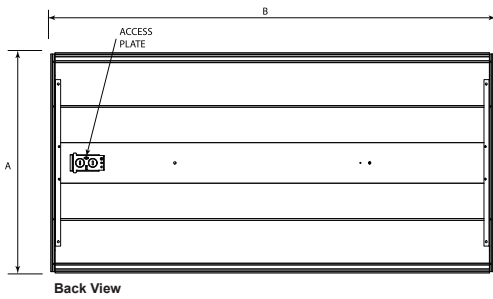

525 Center Basket TDLP

APPLICATIONS

Offices, Class Rooms,
Retail Stores, Hospitals

MODEL	NOMINAL LENGTH	A	B
1x4	48"	11 3/4"	47 3/4"
2x4	48"	23 3/4"	23 3/4"
2x2	24"	19 3/4"	59 3/4"

CONSTRUCTION

Die formed and spot welded, heavy-gauge, cold rolled, steel housing assembly. Precision formed, cold rolled steel reflector. Die-formed, perforated cold rolled steel shielding. Metal shielding flexes over mounting studs on housing for easy installation and relamping. Wiring access plate is provided on back of housing, for flexible conduit attachment.

MOUNTING

Specifically designed for T-Bar applications. Holes provided for chain mounting support to building structure.

FINISH

Powder painted matte white visible surfaces.

PLASTIC

Shields are perforated for direct illumination and contain a translucent opal white acrylic overlay diffuser.