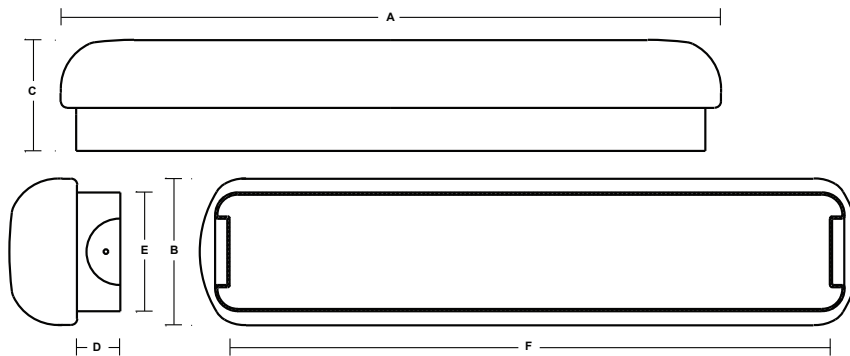

400 Puff Reverse

APPLICATIONS

Commercial, residential and hospitality installations.

DIMENSIONS

A	B	C	D	E	F
26.75"	6.00"	4.125"	1.50"	4.625"	24.0625"
38.75"	6.00"	4.125"	1.50"	4.625"	36.0625"
50.75"	6.00"	4.125"	1.50"	4.625"	48.0625"

Dimensions should be confirmed via review or a production sample. Above Drawing and Dimensions Chart is for referer

CONSTRUCTION

With sockets attached, ends can be folded down inside of body to protect sockets and provide for compact shipping and storage. When rotated 90° into upright position, the ends snap in and lock.

The economy pan, a basic all purpose fluorescent light fixture, has a wide range of applications.

Die-formed of 20 gauge cold rolled steel.

Ends pop into position and accept slide-on or screw-on sockets.