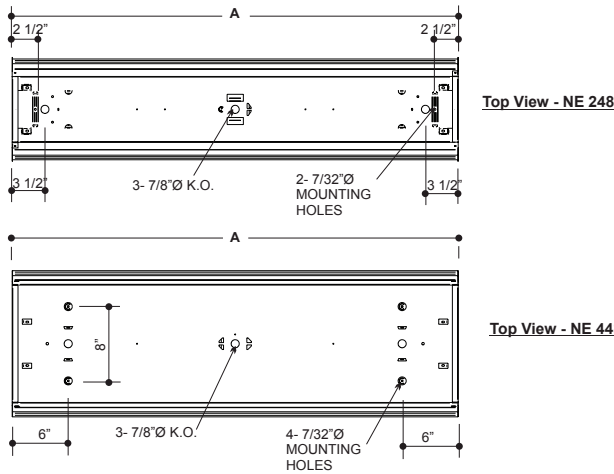

300 Wraparound

APPLICATIONS

Retail Stores, Offices, Class Rooms, Stairwells, Corridors, Kitchens, Utility Rooms.

Cross Sections

MODEL		LENGTH
CROSS SECTION		A (in)
2 LAMP	4 LAMP	
224	42	24
236	43	36
248	44	48
248/2	448/2	96
296	49	96

CONSTRUCTION

Die formed, 20 gauge pre-painted highly reflective white steel housing. Inspection knockouts provided on 4' units, for mounting to junction box. Ballast cover snaps into place eliminating the need for tools when accessing the ballast. Diffuser hinges from either side in a lift and shift manner and is self centering. End caps may be butted together for continuous row mounting. Knockouts are provided for flexible conduit attachment.

* White only, available in T8 and T5

** Only available n T5

(Product Number eg.: 400-PV-214-T-277-R)