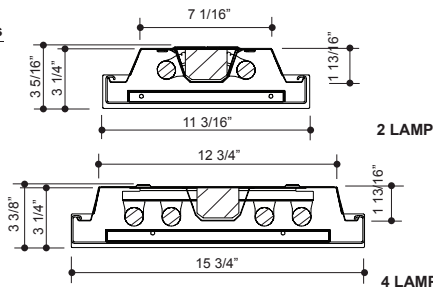

300 Wraparound

APPLICATIONS

Retail Stores, Offices, Class Rooms, Stairwells, Corridors, Kitchens, Utility Rooms.

Cross Sections

MODEL		LENGTH
CROSS SECTION		A (in)
2 LAMP	4 LAMP	
224	42	24
236	43	36
248	44	48
248/2	448/2	96
296	49	96

CONSTRUCTION

Die formed, 20 gauge pre-painted highly reflective white steel housing. Inspection knockouts provided on 4' units, for mounting to junction box. Ballast cover snaps into place eliminating the need for tools when accessing the ballast. Diffuser hinges from either side in a lift and shift manner and is self centering. End caps may be butted together for continuous row mounting. Knockouts are provided for flexible conduit attachment.

* White only, available in T8 and T5

** Only available n T5

(Product Number eg.: 400-PV-214-T-277-R)