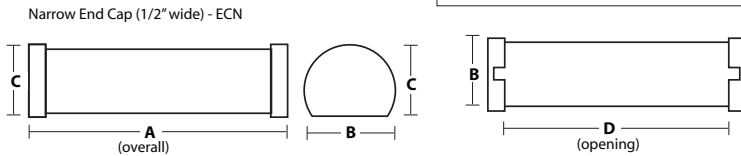

250 End Cap

Series	Length	A	B	C	D
ECN 2	25 1/2	4 3/4	4	24 1/8	
ECN 3	37 1/2	4 3/4	4	36 1/8	
ECN 4	49 1/2	4 3/4	4	48 1/8	

CONSTRUCTION

With sockets attached, ends can be folded down inside of body to protect sockets and provide for compact shipping and storage. When rotated 90 degrees into upright position, the ends snap in and lock. The economy pan, a basic all purpose fluorescent light fixture, has a wide range of applications. Die formed of 20 gauge cold rolled steel. The spring clips, when fastened to the strip fixture, creates a pressure fit mounting method, allowing the completed luminaire to be suitable for either vertical or horizontal wall mounts

MOUNTING

Fixtures are designed for surface mounting.

FINISH

Phosphate coated, highly reflective, baked, white enamel.

PLASTIC

The diffuser assembly consists of a solid white, clear fluted, or white fluted profile mated to a choice of end cap colors. In addition, the diffuser assemblies are ADA compliant. A wide range of colors are available from basic opaque white to a family of marble colors.