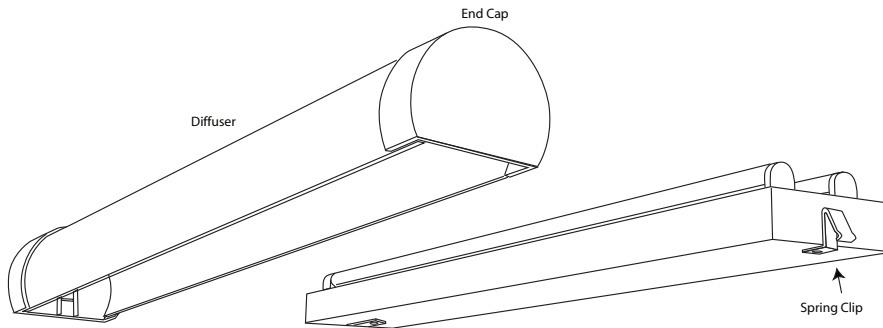

250 End Cap

Series	Length	A	B	C	D
ECN 2	25 1/2	4 3/4	4	24 1/8	
ECN 3	37 1/2	4 3/4	4	36 1/8	
ECN 4	49 1/2	4 3/4	4	48 1/8	

CONSTRUCTION

With sockets attached, ends can be folded down inside of body to protect sockets and provide for compact shipping and storage. When rotated 90 degrees into upright position, the ends snap in and lock. The economy pan, a basic all purpose fluorescent light fixture, has a wide range of applications. Die formed of 20 gauge cold rolled steel. The spring clips, when fastened to the strip fixture, creates a pressure fit mounting method, allowing the completed luminaire to be suitable for either vertical or horizontal wall mounts

MOUNTING

Fixtures are designed for surface mounting.

FINISH

Phosphate coated, highly reflective, baked, white enamel.

PLASTIC

The diffuser assembly consists of a solid white, clear fluted, or white fluted profile mated to a choice of end cap colors. In addition, the diffuser assemblies are ADA compliant. A wide range of colors are available from basic opaque white to a family of marble colors.

End Cap

(Product Number eg.: 400-PV-214-T-277-R)